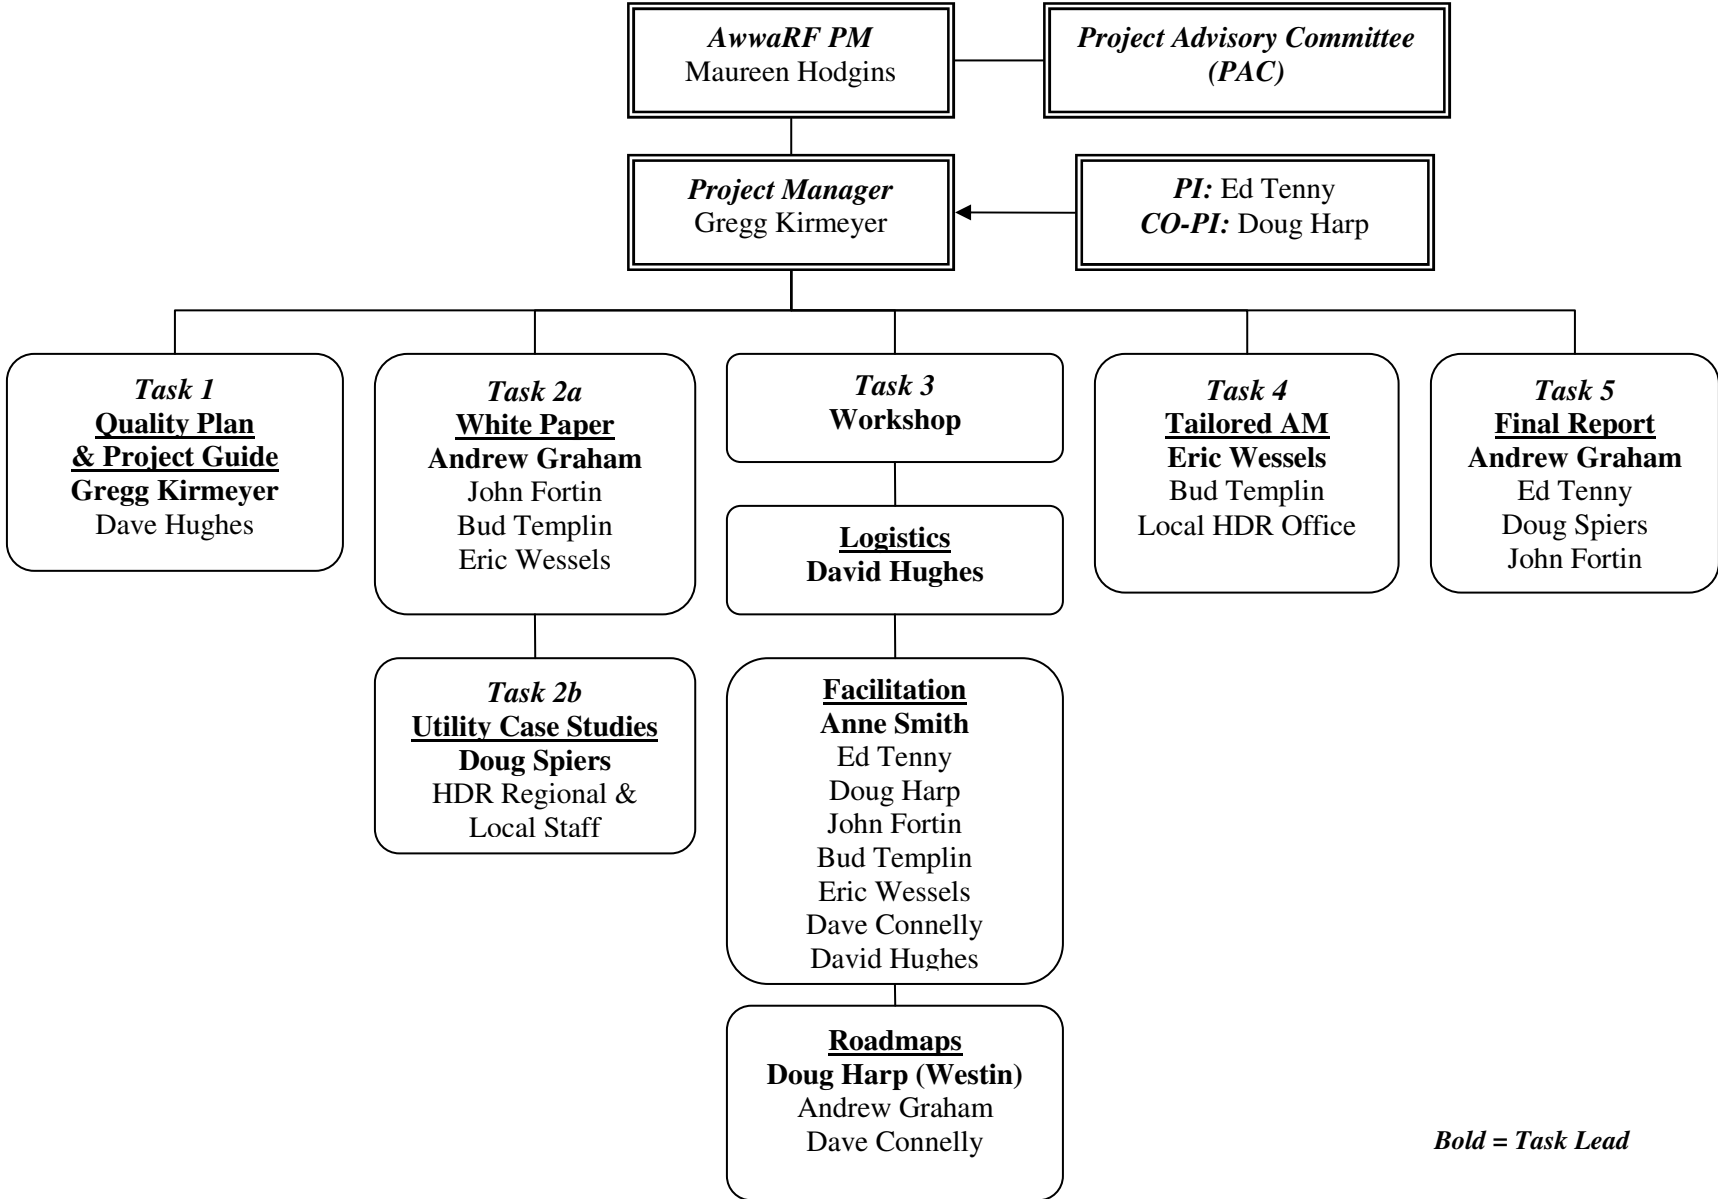

Appendix A Project Management Flow Chart

Draft – November 10, 2006

Bold = Task Lead